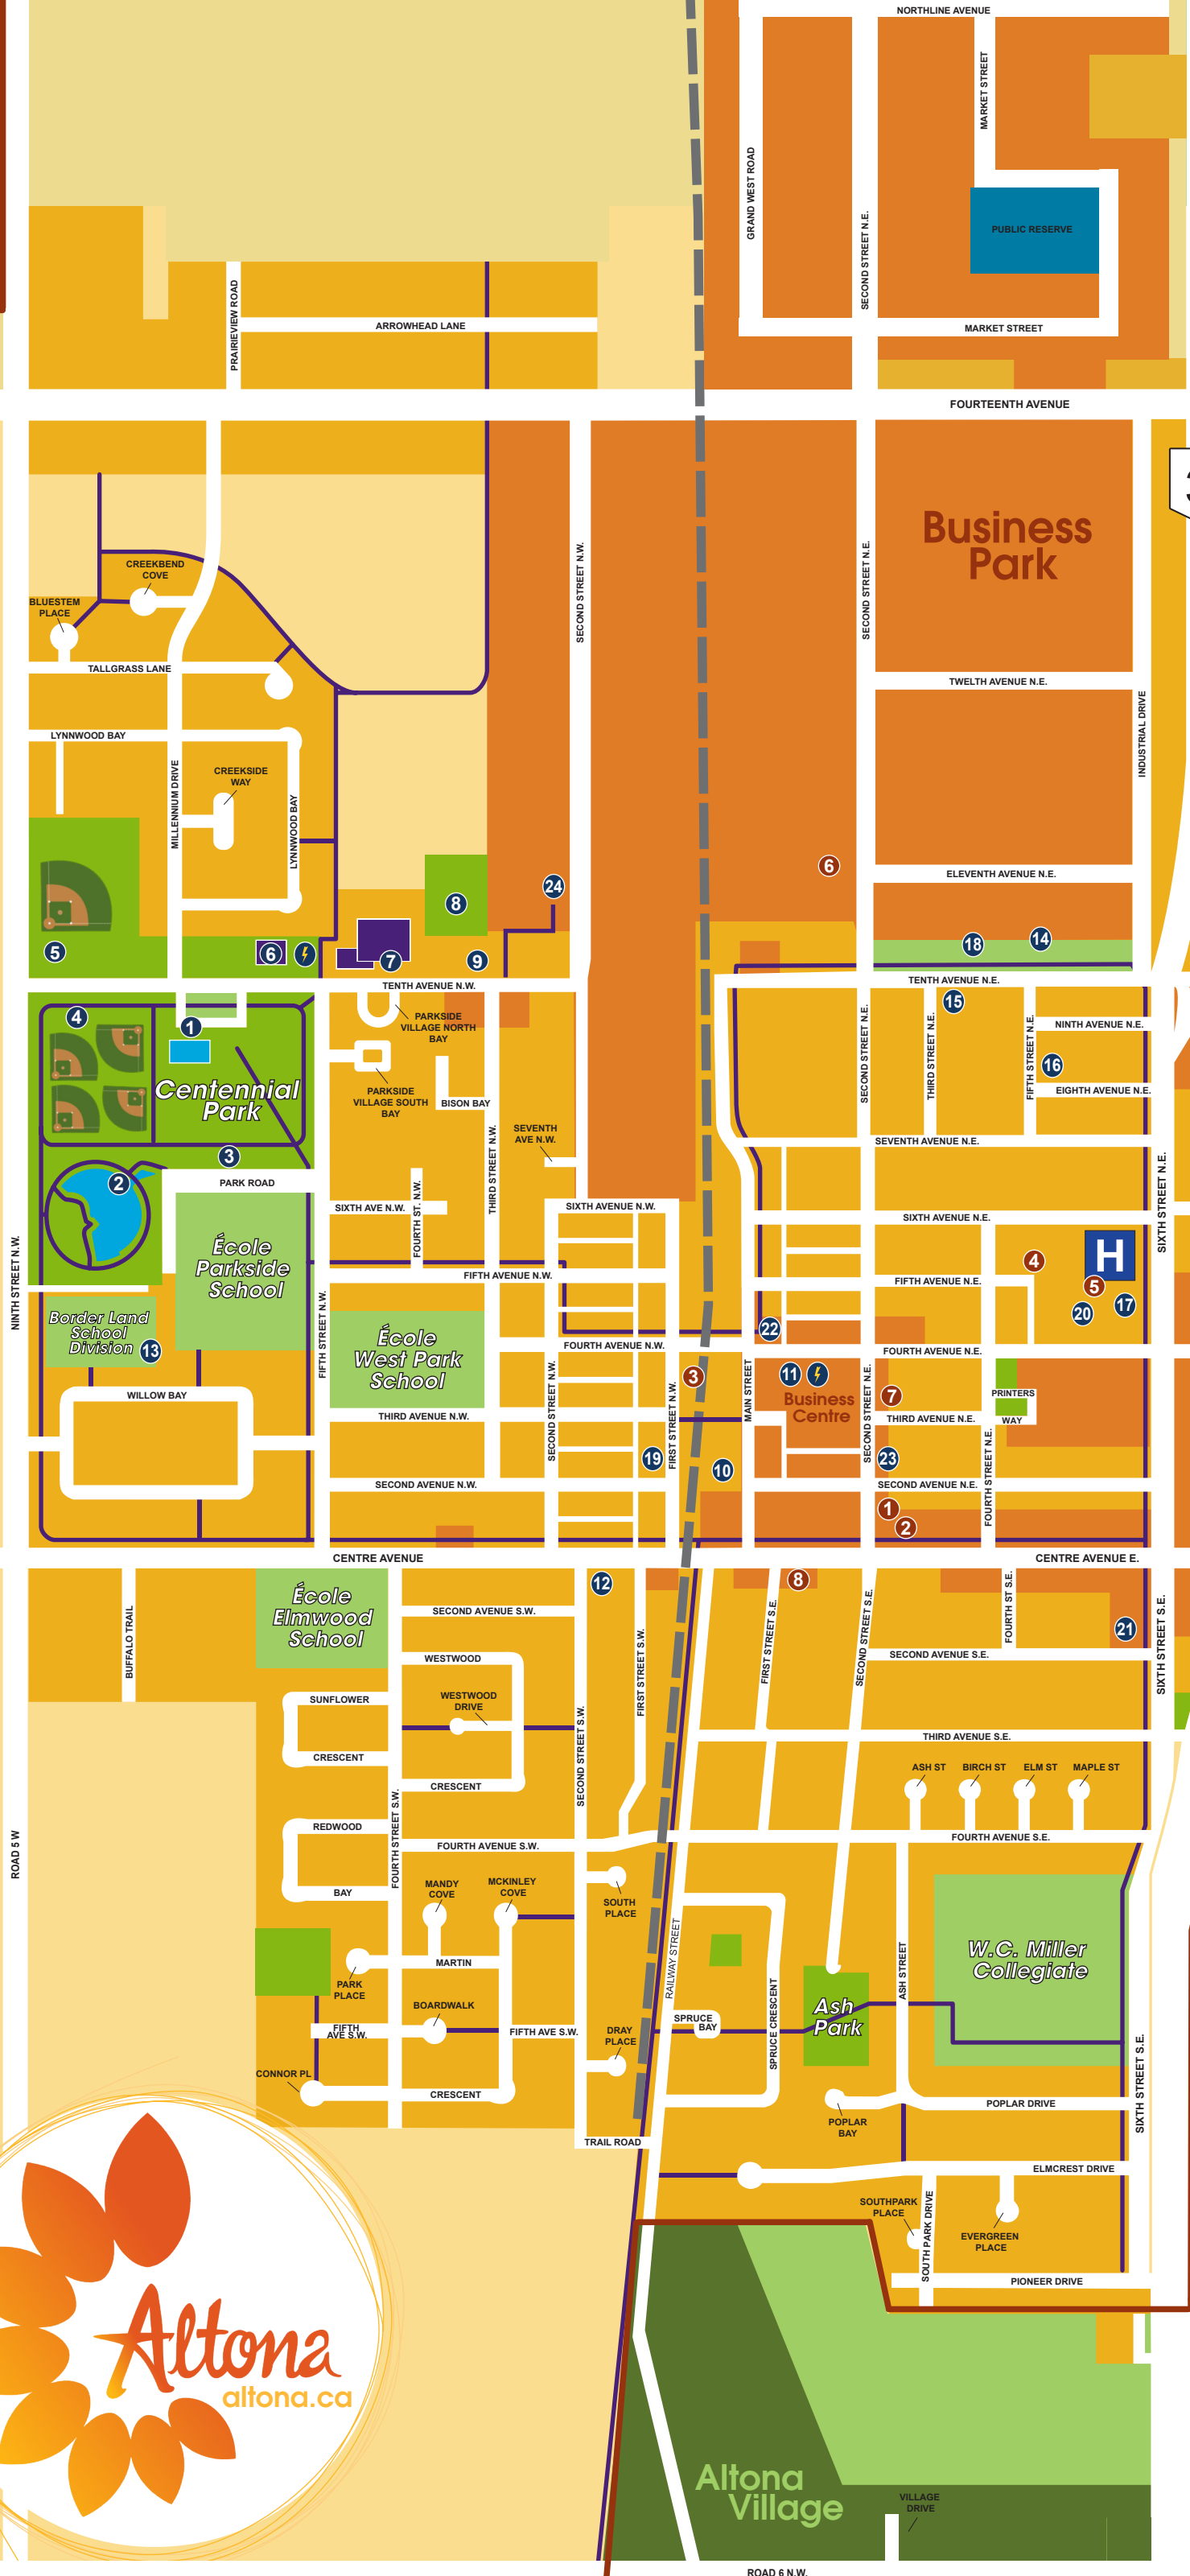

30
↑ To Winnipeg & Winkler

Municipality of Rhineland

To Winkler
← 201

To Airport →

Community Trails ———

Town Boundary ———

Railroad ———

- 1 Altona Civic Centre
- 2 Altona Police Department
- 3 Altona Rhineland Fire Department
- 4 Altona Clinic
- 5 Altona Community Memorial Health Centre
- 6 Public Works & Utilities
- 7 Municipality of Rhineland & RPGA
- 8 Chamber of Commerce & SEED
- 1 Altona Aquatic Centre
- 2 Buffalo Creek Nature Park
- 3 Campground
- 4 Baseball Diamonds
- 5 Access Field
- 6 Gallery in the Park
- 7 Millennium Exhibition Centre
 - Recreation Office
 - Altona Curling Club
 - Rhineland Pioneer Centre
 - Sunflower Gardens Arena
- 8 Community Garden
- 9 Bridge Skate Park
- 10 Farmer's Market
- 11 South Central Regional Library
- 12 Kiddie Sunshine Centre (Centre Ave)
- 13 Kiddie Sunshine Centre (9th St.)
- 14 Van Gogh
- 15 The Gardens on Tenth
- 16 Friendship Manor
- 17 Eastview Place
- 18 Memory Garden
- 19 Altona Senior Citizens Club
- 20 Altona & Area Family Resource Centre
- 21 Youth for Christ
- 22 The Community Exchange
- 23 Regional Connections
- 24 Blue Sky Opportunities
 - Recycling Depot
- ⚡ Electric Vehicle Charging Station

Altona Village

↓ To Altona Cemetery, Gretna, & US Border